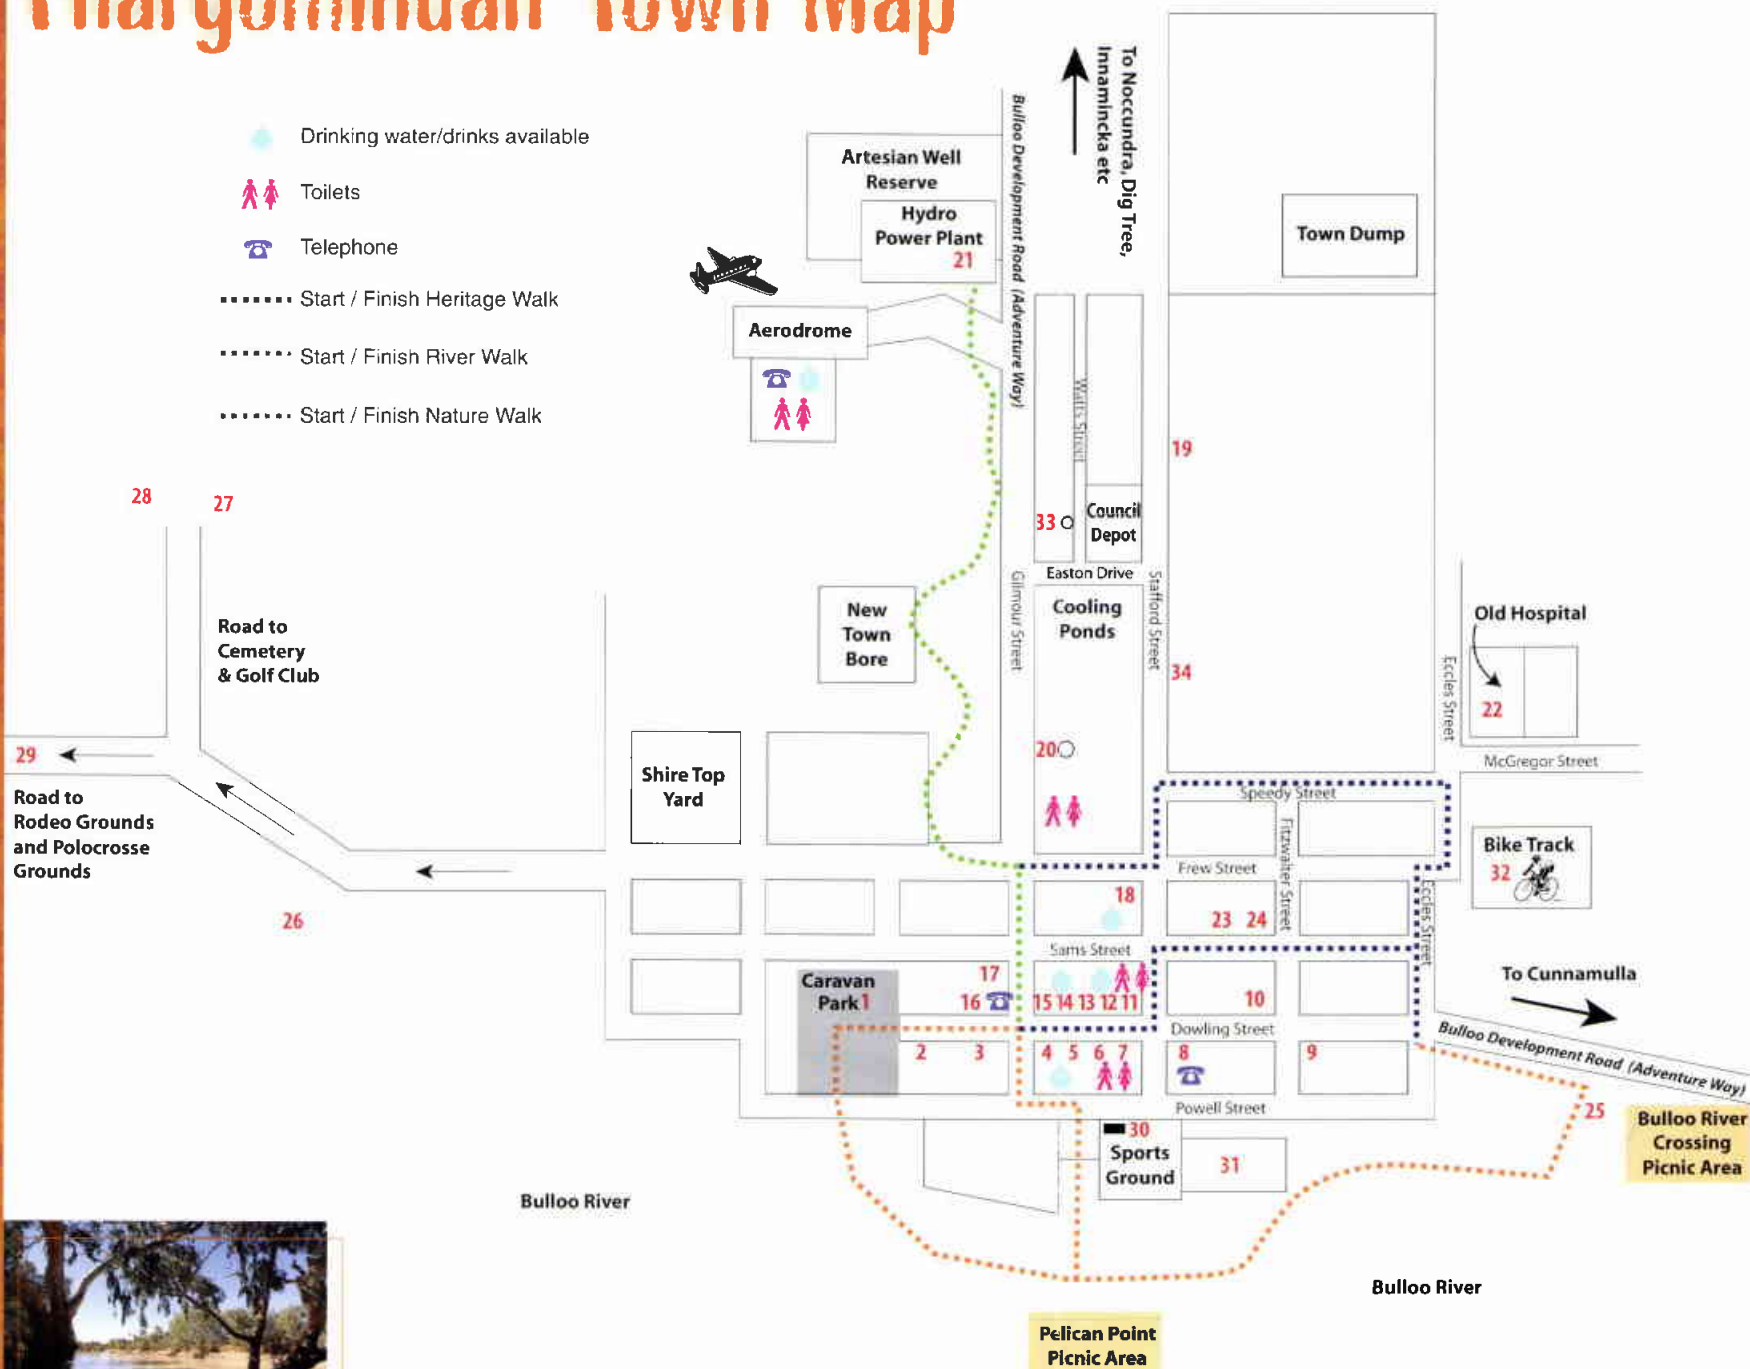

# Thargomindah Town Map

-  Drinking water/drinks available
-  Toilets
-  Telephone
- ..... Start / Finish Heritage Walk
- ..... Start / Finish River Walk
- ..... Start / Finish Nature Walk

## Legend

1. Explorer's Caravan Park
2. Thargomindah Hospital
3. Leahy House
4. Oasis Motel
5. Thargo Motors
6. Bulloo Shire Council
7. Shire Library & Internet Service
8. Thargomindah Swimming Pool
9. Thargomindah State School
10. Thargomindah Community Centre
11. Thargomindah Memorial Park
12. Thargomindah General Store
13. Catholic Church
14. Bulloo River Hotel/Motel
15. Dowling & Leahy Sculptures
16. Police Station
17. Thargomindah Post Office
18. Fergies Roadhouse & Freight
19. General Trade Industries
20. CONDUIT Art Work
21. Hydro Power Plant
22. Old Thargomindah Hospital – Visitor Information Centre (VIC)
23. Old Thargomindah Printers
24. Old Town Hall & Shire Office
25. Cobb & Co Crossing
26. Old Thargomindah Cemetery
27. Present Day Cemetery
28. Thargomindah Golf Club
29. Polocrosse & Rodeo Grounds
30. Skate Bowl
31. Napunyah Caravan Park
32. Bike Track
33. Dump Point & Washdown Facility
34. Turnout's Mechanical Services

**Inland, Outback, Out Here!**